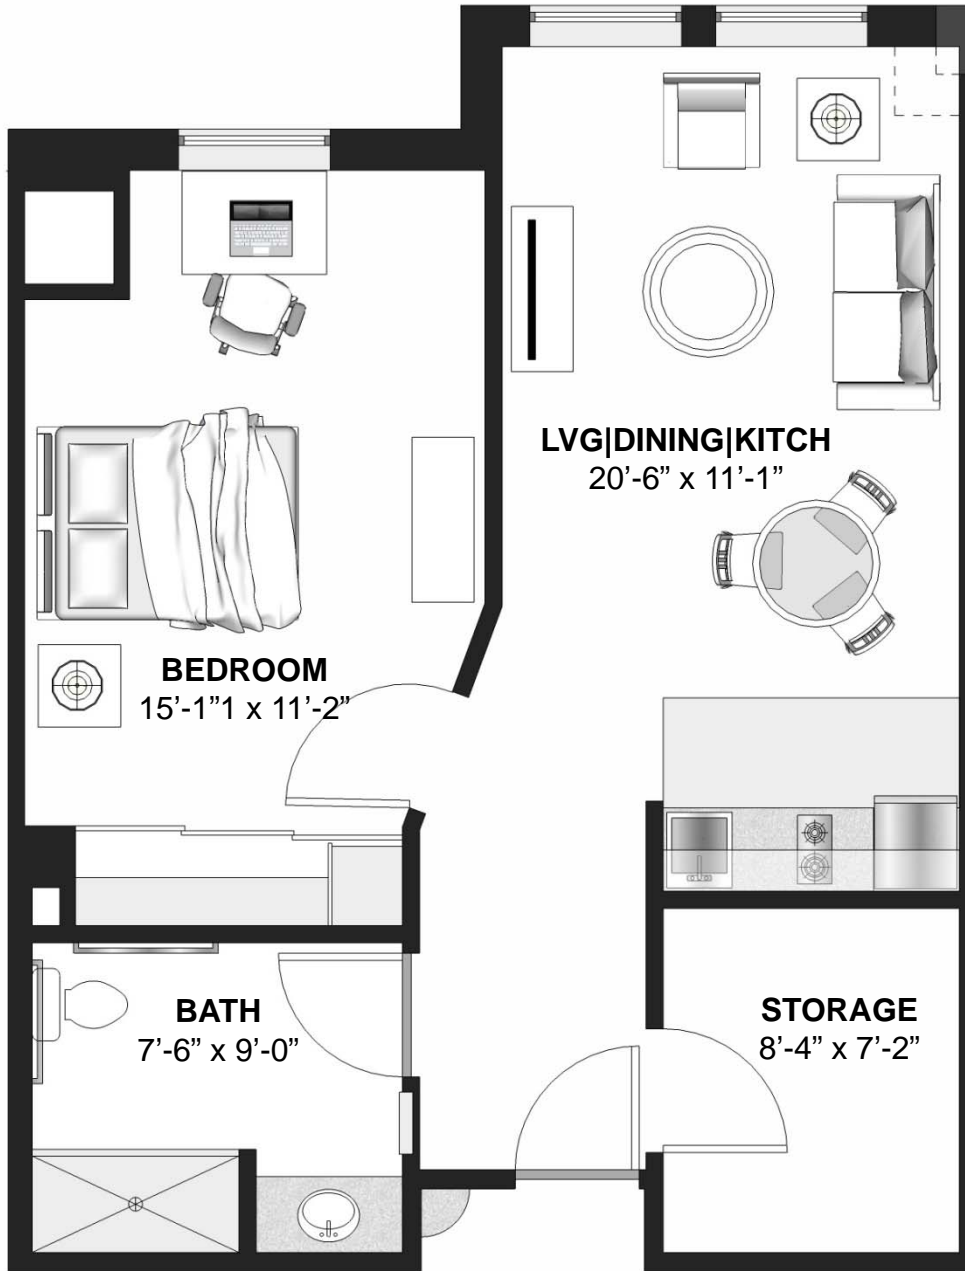

ONE-BEDROOM . LARGE

HANDICAP MODIFIED ACCESSIBLE APARTMENT

FLOOR PLAN — B-MA . 605 SF

2 Units in The Heritage at Lyngblomsten