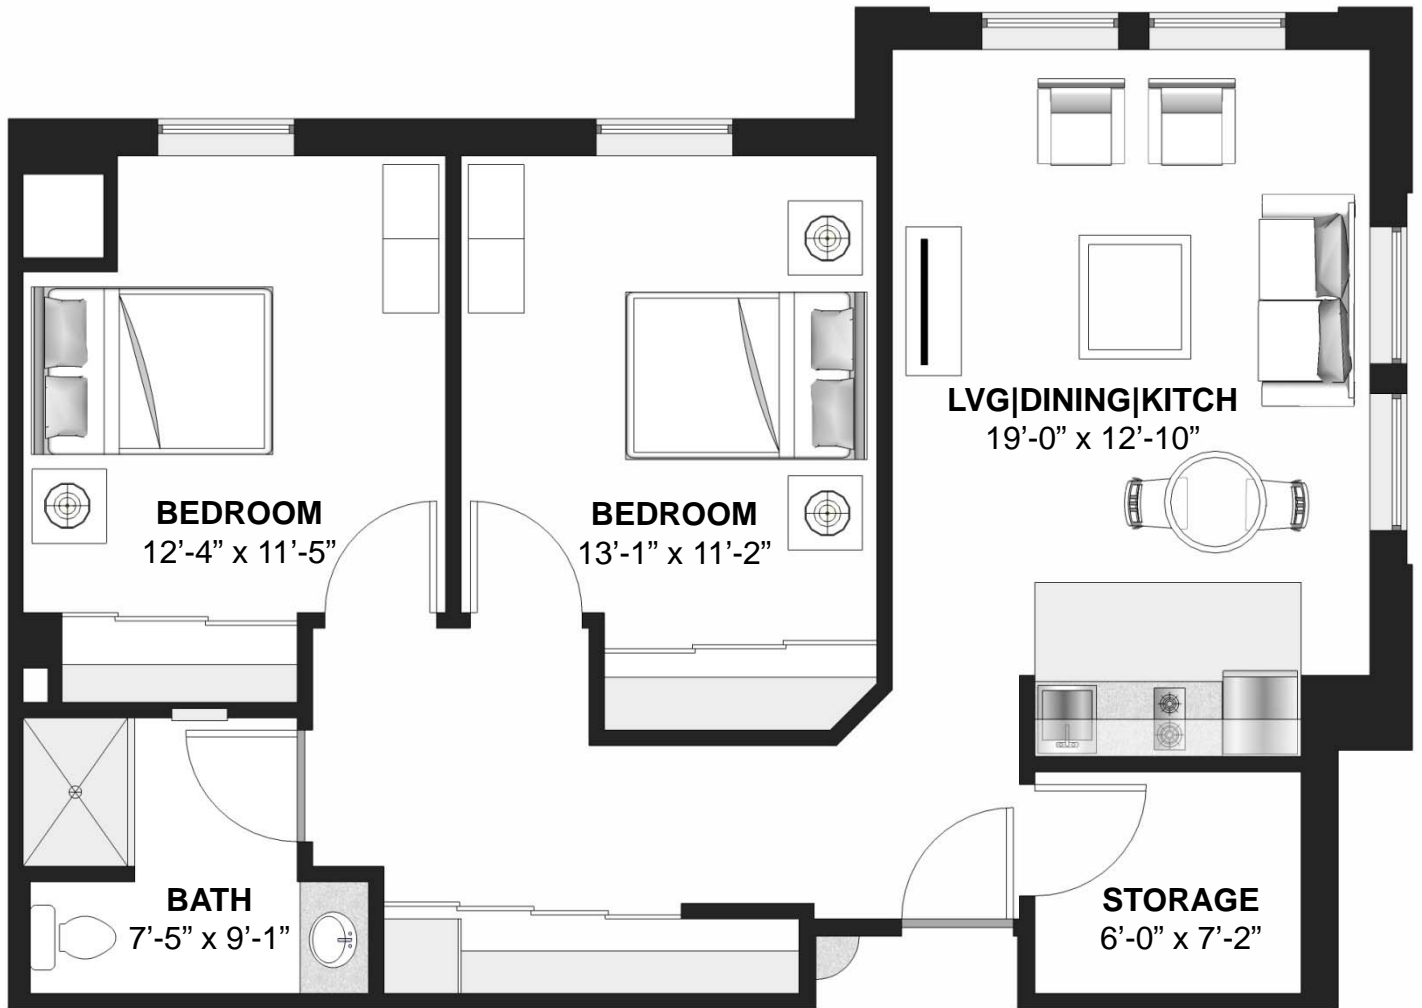

# ONE-BEDROOM . SMALL

## ONE-BEDROOM . EXTRA LARGE

## TWO-BEDROOM . SMALL

## FLOOR PLAN — D . 814 SF

2 Units in The Heritage at Lyngblomsten

**TWO-BEDROOM . LARGE**