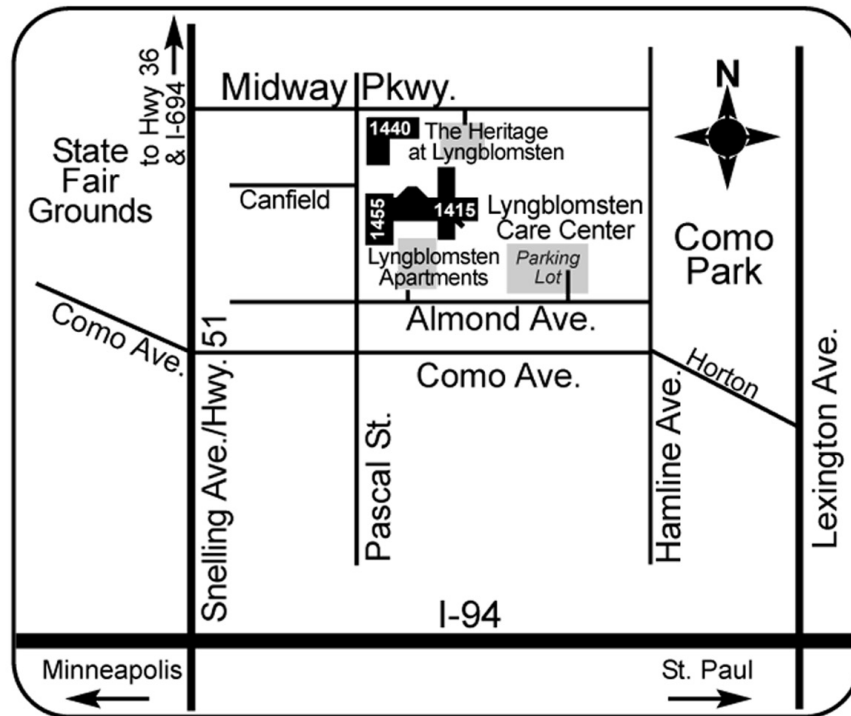

Getting to Lyngblomsten

Main Campus Address:

1415 Almond Avenue, St. Paul, MN 55108

651.646.2941 | www.lyngblomsten.org

Directions to campus:

1. Take I-694 or I-94 to Snelling Avenue/Hwy 51.
2. Go east on Midway Parkway (across from the main entrance to the State Fairgrounds) to the 4-way stop at Pascal Street.
3. Turn south (right) onto Pascal Street*.
4. Turn east (left) onto Almond Avenue.
5. The first driveway on your left is the **Lyngblomsten Apartments (1455 Almond Avenue)**.
6. The fourth driveway on your left is for the **Lyngblomsten Care Center (1415 Almond Avenue)**.

* If visiting **The Heritage at Lyngblomsten**, take an immediate left from Pascal Street onto the Midway Parkway Service Road. The parking lot for The Heritage will be on your right (1440 Midway Parkway).