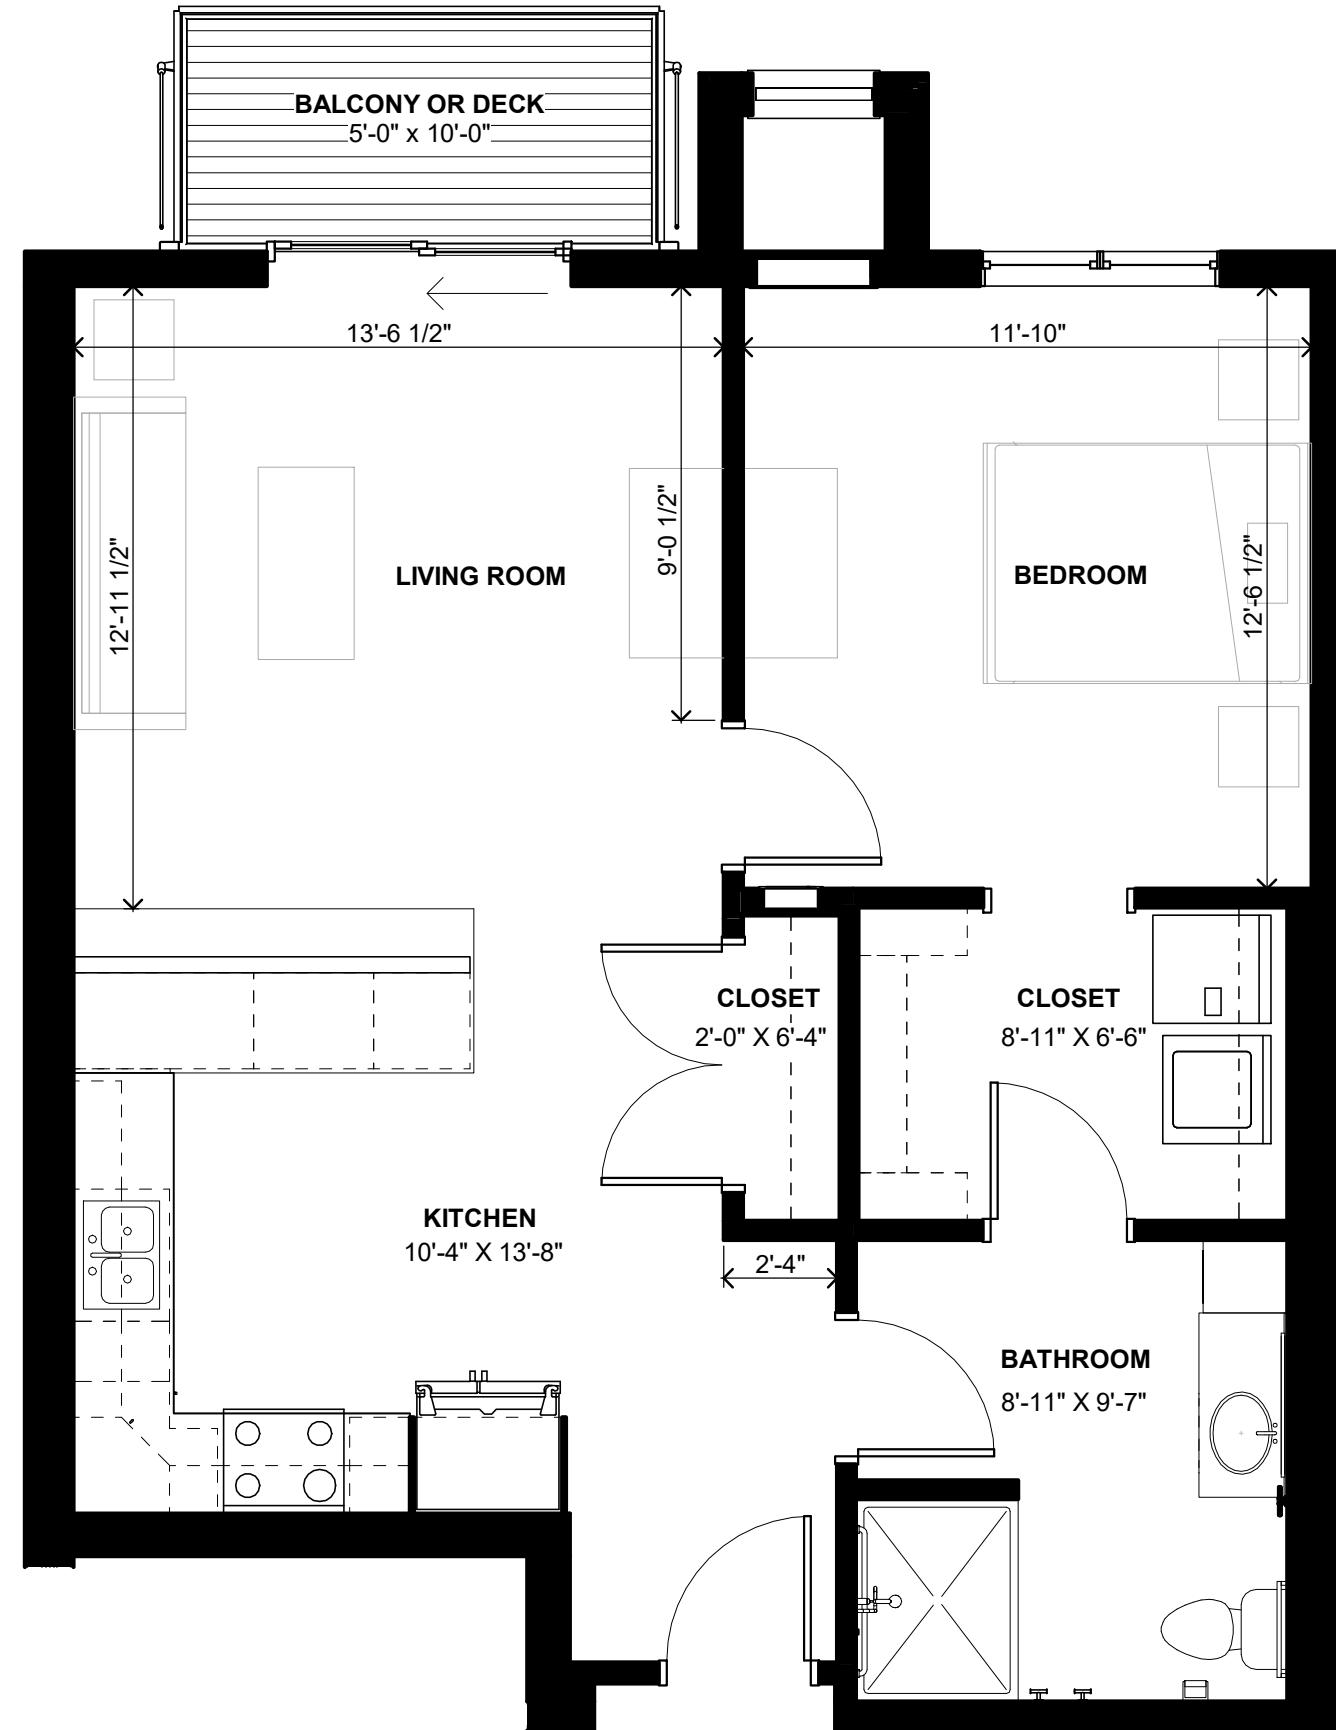

# LILLEHAMMER

INDEPENDENT LIVING

1 BEDROOM - 1 BATHROOM

720 SF

*EXACT DIMENSIONS MAY VARY BY AN INCH OR TWO*

APARTMENT #s:  
301, 302, 401, 402

**1 UNIT A5 - FLOOR PLAN**

1/4" = 1'-0"